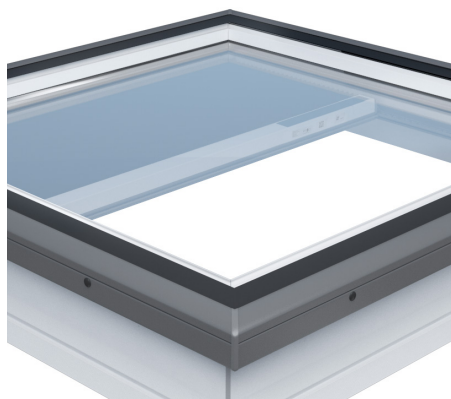

TECHNICAL SPECIFICATION

CE

FSA SOLAR BLIND FOR FLAT ROOF WINDOWS

Features

Excludes light completely

Thanks to the special aluminium layer in the honey comb cloth the product blocks up to extra 51% solar heat

Wall switch is able to operate up to 200 blinds simultaneously

Brings 100% privacy

Light-dimming double-pleated material regulates the light levels entering the room and offers better sleep

io-homecontrol@ compatible

2 available colours

2 year guarantee

1047
Black

1045
White

Technical description

High performance battery allows up to 600 operations

Due to solar panel no wiring is needed

Solar operated blind fits Dakea/Dakstra flat roof windows perfectly

Factory paired wall-switch

Fast installation

Anodized aluminium rails without visible cords

FSA COMPATIBILITY TABLE

FLAT ROOF WINDOW OPENING (cm)	SIZE CODE
60x60	0606
60x90	0609
80x80	0808
90x90	0909
90x120	0912
100x100	1010
100x150	1015
120x120	1212