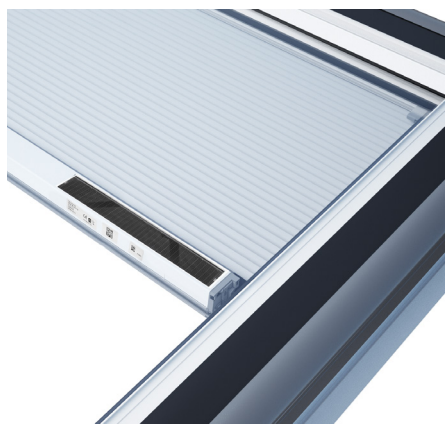

TECHNICAL SPECIFICATION

CE

FSA SOLAR BLIND FOR FLAT ROOF WINDOWS

Features

Excludes light completely

Thanks to the special aluminium layer in the honey comb cloth the product blocks up to extra 51% solar heat

Wall switch is able to operate up to 200 blinds simultaneously

Brings 100% privacy

Light-dimming double-pleated material regulates the light levels entering the room and offers better sleep

io-homecontrol@ compatible

2 available colours

2 year guarantee

1047
Black

1045
White

Technical description

High performance battery allows up to 600 operations

Due to solar panel no wiring is needed

Solar operated blind fits Dakea/Dakstra flat roof windows perfectly

Factory paired wall-switch

Fast installation

Anodized aluminium rails without visible cords

FSA COMPATIBILITY TABLE

FLAT ROOF WINDOW OPENING (cm)	SIZE CODE
60x60	0606
60x90	0609
80x80	0808
90x90	0909
90x120	0912
100x100	1010
100x150	1015
120x120	1212