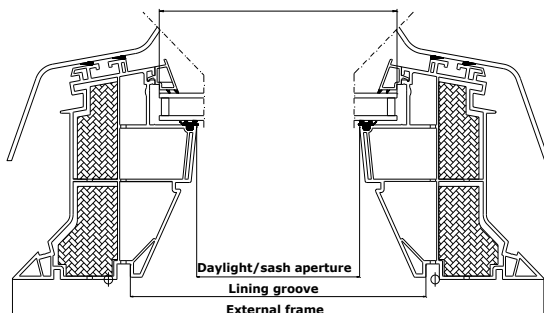

() = Effective daylight area, m²

Lining measurements

Size	W x H mm
060060	559x559
080080	759x759
060090	559x859
090090	859x859
090120	859x1159
100100	959x959
100150	959x1459
120120	1159x1159
150150	1459x1459

External frame measurements

Size	W x H mm
060060	780x780
080080	980x980
060090	780x1080
090090	1080x1080
090120	1080x1380
100100	1180x1180
100150	1180x1680
120120	1380x1380
150150	1680x1680

Flat roof window CFP

Width

Height

Glazing structure

	--73QV
Inner glass pane	2 x 3 mm laminated float with low ε coating
Outer glass pane	4 mm float with coating
Cavity	14.5 mm
Glass panes	Double
Gas filling	Argon

Visible features