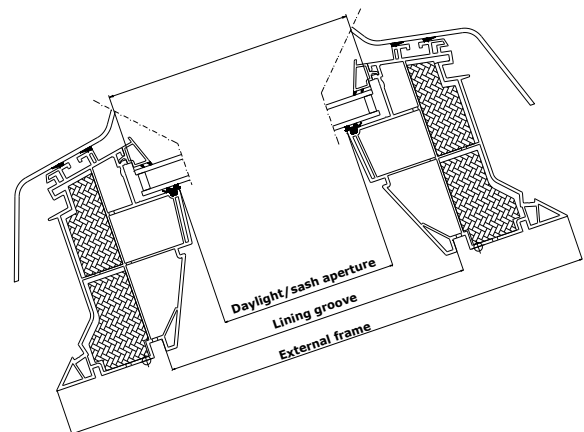

() = Effective daylight area, m²

Lining measurements

Size	W x H mm
060060	559x559
080080	759x759
060090	559x859
090090	859x859
090120	859x1159
100100	959x959
100150	959x1459
120120	1159x1159
150150	1459x1459

External frame measurements

Size	W x H mm
060060	780x780
080080	980x980
060090	780x1080
090090	1080x1080
090120	1080x1380
100100	1180x1180
100150	1180x1680
120120	1380x1380
150150	1680x1680

Flat roof window CFP

Width

Height

Glazing structure

	--73QV
Inner glass pane	2 x 3 mm laminated float with low ε coating
Outer glass pane	4 mm float with coating
Cavity	14.5 mm
Glass panes	Double
Gas filling	Argon

Visible features