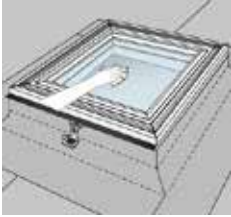

2 Insulation

Frame filled with polystyrene for superb insulation.

3 Frame

- PVC profiles provide a nice, smooth surface
- easy cleaning
- maintenance-free

4 Lining groove

Unique lining groove makes it easy to build an accurate lining and get a smooth finish

5 Insulating glass unit

- double-glazed
- inner laminated pane for personal safety

6 Dome fittings

Anchors make it easy to fit and secure the dome and to remove it for cleaning

Cleaning and maintenance

To clean the outer pane of the insulating glass unit, remove the dome from the flat roof window.