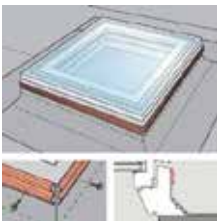

Accessories

Securing kit ZZZ 210 ensures a safe joint between frame and roofing material